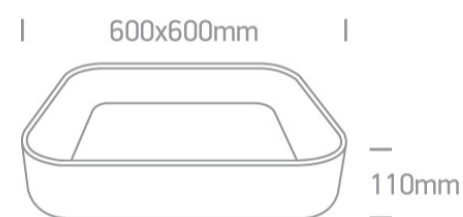

14 Plafo>The LED Decorative Plafo Square

62142NA/W/W

50W LED Decorative Plafo, IP20, suitable for residential and commercial application.

Supplied with non-dimmable LED driver.

Complies with standard EN60598-1 and any other specific standards.

Downloads

Dimensions

Physical Specification

Item Group	14 Plafo
Family	The LED Decorative Plafo Square
Order Code	62142NA/W/W
Colour	White
Material	Aluminium
Shape	Rectangular
Length	600mm
Width	600mm
Height	110mm
Surface Ceiling	Yes
Indoor	Yes
Adjustable	No

Illumination Data

Colour Temperature	3000K
Lumen Output	4250lm
Light Efficiency	85lm/W
CRI	80
Illumination Diagram	

Packing Info

Box Length	65cm
Box Width	65cm
Box Height	16cm
Box Weight	6.700kg
Pcs/Carton	1
Carton Length	65cm
Carton Width	65cm
Carton Height	16cm
Carton Weight	6,4Kg
Barcode	5291889056874
HS Code	9405409900