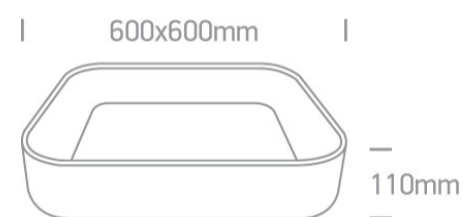

## 62142NA/B/W

50W LED Decorative Plafo, IP20, suitable for residential and commercial application.

Supplied with non-dimmable LED driver.

Complies with standard EN60598-1 and any other specific standards.

### Dimensions

### Packing Info

Box Length	65cm
Box Width	65cm
Box Height	16cm
Box Weight	6.700kg
Pcs/Carton	1
Carton Length	65cm
Carton Width	65cm
Carton Height	16cm
Carton Weight	6,3Kg
Barcode	5291889056881
HS Code	9405409900