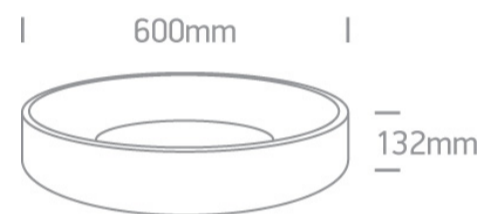

14 Plafo>The LED Decorative Plafo Round

62142N/W/W

42W LED Decorative Plafo, IP20, suitable for residential and commercial application.

Supplied with non-dimmable LED driver.

Complies with standard EN60598-1 and any other specific standards.

Downloads

Dimensions

Physical Specification

| | |
|-----------------|--------------------------------|
| Item Group | 14 Plafo |
| Family | The LED Decorative Plafo Round |
| Order Code | 62142N/W/W |
| Colour | White |
| Material | Aluminium |
| Shape | Circular |
| Height | 132mm |
| Diameter | 600mm |
| Surface Ceiling | Yes |
| Indoor | Yes |
| Adjustable | No |

Illumination Data

| | |
|----------------------|---|
| Colour Temperature | 3000K |
| Lumen Output | 3570lm |
| Light Efficiency | 85lm/W |
| CRI | 80 |
| Illumination Diagram |  |

Packing Info

| | |
|------------|---------------|
| Box Weight | 3.800kg |
| Pcs/Carton | 1 |
| Barcode | 5291889046813 |
| HS Code | 9405413990 |