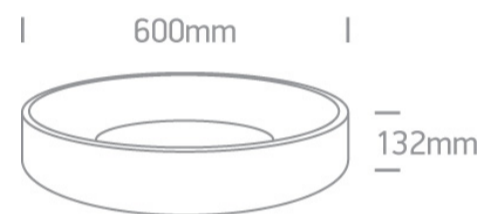

14 Plafo>The LED Decorative Plafo Round

62142N/AN/W

42W LED Decorative Plafo, IP20, suitable for residential and commercial application.

Supplied with non-dimmable LED driver.

Complies with standard EN60598-1 and any other specific standards.

Downloads

Dimensions

Physical Specification

Item Group	14 Plafo
Family	The LED Decorative Plafo Round
Order Code	62142N/AN/W
Colour	Anthracite
Material	Aluminium
Shape	Circular
Height	132mm
Diameter	600mm
Surface Ceiling	Yes
Indoor	Yes
Adjustable	No

Gear	
Gear Type	Led Driver
Input Voltage	220-240V
50 Hz	Yes
60 Hz	Yes
Power(Watts)	34,65-44,1W

Power Factor	0,9
Constant Current	Yes
1050mA	33-42v
IP Rating	IP20
Safety Class	
Dimmable	No
Housing Material	Plastic
Output Terminal	Cable
Brand	TRIDONIC

Illumination Data

Colour Temperature	3000K
Lumen Output	3570lm
Light Efficiency	85lm/W
CRI	80
Illumination Diagram	

Packing Info

Box Weight	3.800kg
Pcs/Carton	1
Barcode	5291889046820
HS Code	9405413990

Certification & Warranty