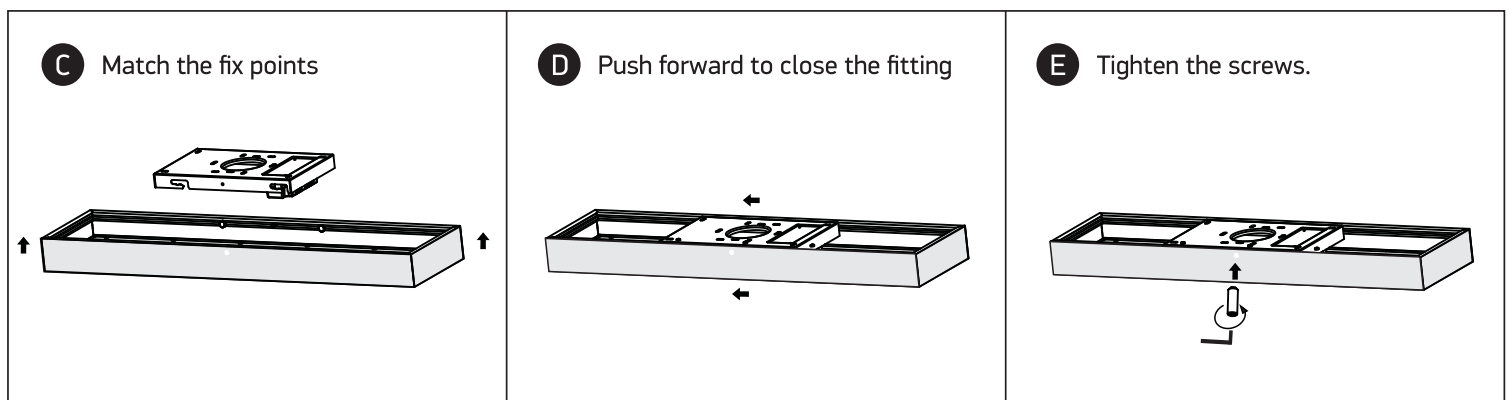

# INSTALLATION MANUAL

62140RF

**ecolight**

80  
CRI

230V | SMD 2016 | 40W | IP40 | Die cast

Complete with driver.

**one**  
LIGHT