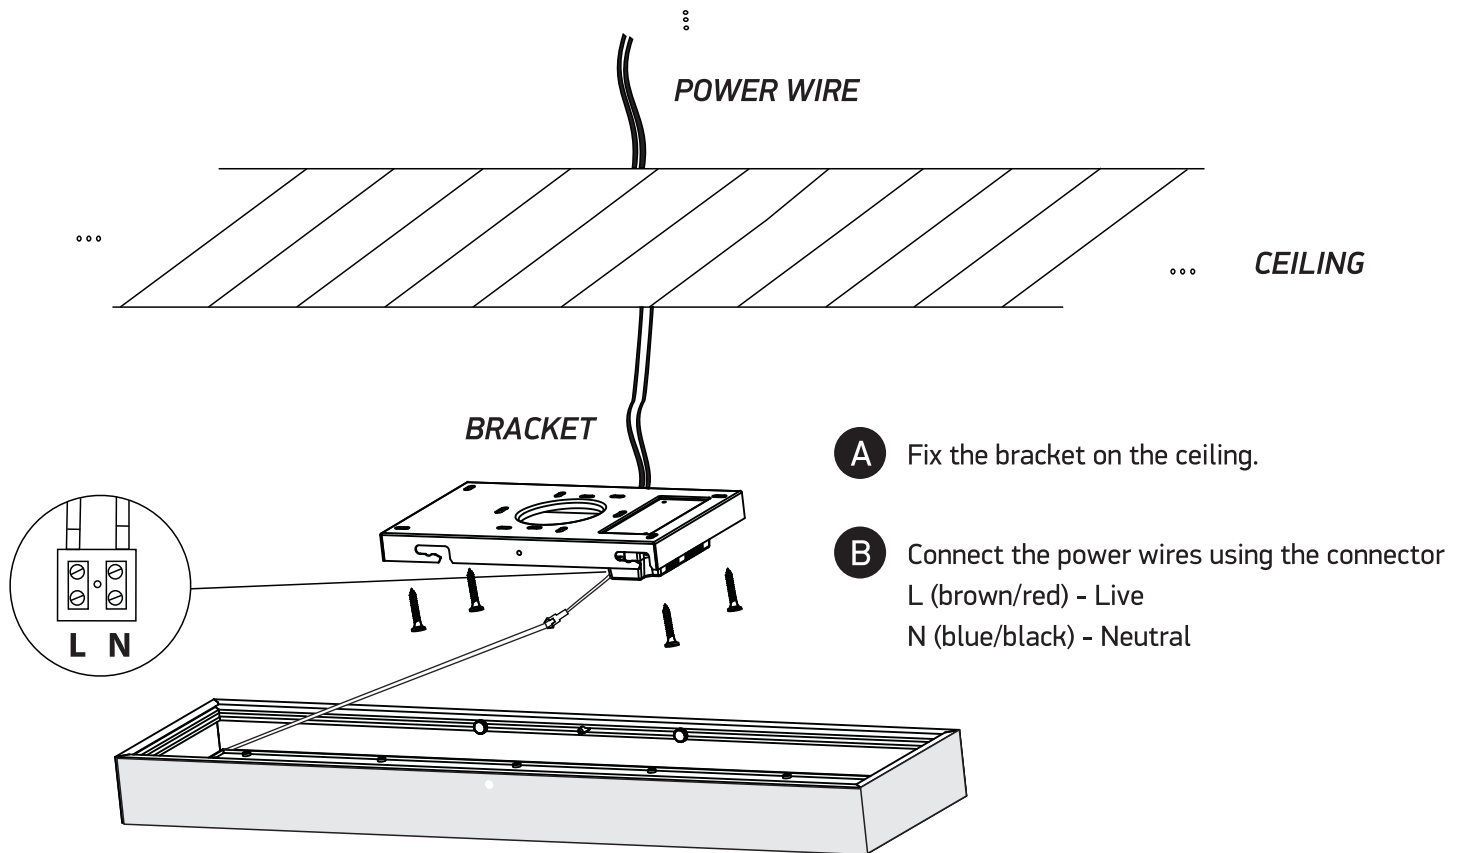

# INSTALLATION MANUAL

62140RF

**ecolight**

80  
CRI

230V | SMD 2016 | 40W | IP40 | Die cast

Complete with driver.

**one**  
LIGHT

## Warnings:

1. Make sure that the product is installed properly before connecting to electricity.
2. Do not cover the fitting.
3. Maintenance and installation should only be carried out by a professional electrician.