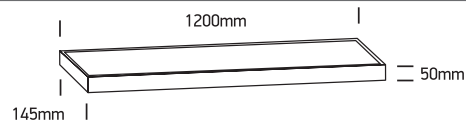

# INSTALLATION MANUAL

62140RF

**ecolight**

80  
CRI

230V | SMD 2016 | 40W | IP40 | Die cast

Complete with driver.

**one**  
LIGHT