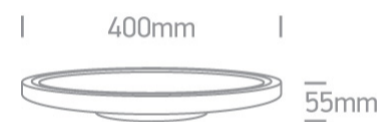

14 Plafo>The Ultra Slim LED Floating Plafo Aluminium

62140FB/W/C

40W LED slim plafo light, IP20, suitable for residential and commercial application.

Supplied with non-dimmable LED driver.

Complies with standard EN60598-1 and any other specific standards.

Downloads

Dimensions

Physical Specification

Item Group	14 Plafo
Family	The Ultra Slim LED Floating Plafo Aluminium
Order Code	62140FB/W/C
Colour	White
Material	Aluminium
Shape	Circular
Height	55mm
Diameter	400mm
Surface Ceiling	Yes
Indoor	Yes
Adjustable	No

Illumination Data

Colour Temperature	4000K
Lumen Output	3500lm
Light Efficiency	87,5lm/W
CRI	80
Illumination Diagram	

Packing Info

Box Weight	2.850kg
Pcs/Carton	4
Barcode	5291889057413
HS Code	9405413990