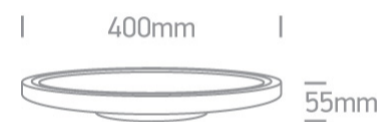

## 62140FB/B/C

40W LED slim plafo light, IP20, suitable for residential and commercial application.

Supplied with non-dimmable LED driver.

Complies with standard EN60598-1 and any other specific standards.

### Dimensions

### Physical Specification

Item Group	14 Plafo
Family	The Ultra Slim LED Floating Plafo Aluminium
Order Code	62140FB/B/C
Colour	Black
Material	Aluminium
Shape	Circular
Height	55mm
Diameter	400mm
Surface Ceiling	Yes
Indoor	Yes
Adjustable	No