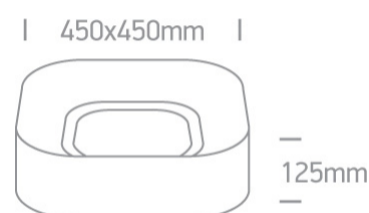

14 Plafo &gt; Decorative Plafo

62135NA/W/W

35W LED Decorative Plafo, IP20, suitable for residential and commercial application.

Supplied with non-dimmable LED driver.

Complies with standard EN60598-1 and any other specific standards.

## Dimensions

## Physical Specification

Item Group	14 Plafo
Family	Decorative Plafo
Order Code	62135NA/W/W
Colour	White
Material	Aluminium
Shape	Rectangular
Length	450mm

Width	450mm
Height	125mm
Surface Ceiling	Yes
Indoor	Yes
Adjustable	No