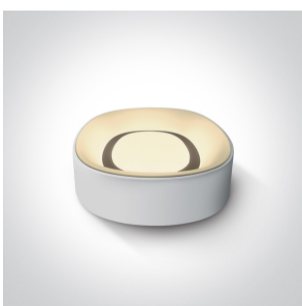

14 Plafo &gt; Decorative Plafo

62135NA/W/W

35W LED Decorative Plafo, IP20, suitable for residential and commercial application.

Supplied with non-dimmable LED driver.

Complies with standard EN60598-1 and any other specific standards.

## Physical Specification

Item Group	14 Plafo
Family	Decorative Plafo
Order Code	62135NA/W/W
Colour	White
Material	Aluminium
Shape	Rectangular
Length	450mm

Width	450mm
Height	125mm
Surface Ceiling	Yes
Indoor	Yes
Adjustable	No