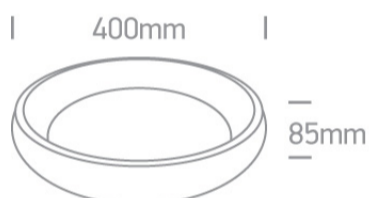

Downloads

Dimensions