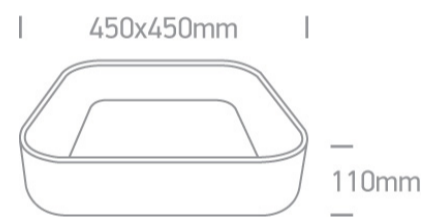

14 Plafo>The LED Decorative Plafo Square

62132NA/W/W

38W LED Decorative Plafo, IP20, suitable for residential and commercial application.

Supplied with non-dimmable LED driver.

Complies with standard EN60598-1 and any other specific standards.

Downloads

Dimensions

Physical Specification

Item Group	14 Plafo
Family	The LED Decorative Plafo Square
Order Code	62132NA/W/W
Colour	White
Material	Aluminium
Shape	Rectangular
Length	450mm
Width	450mm
Height	110mm
Surface Ceiling	Yes
Indoor	Yes
Adjustable	No

Illumination Data

Colour Temperature	3000K
Lumen Output	3230lm
Light Efficiency	85lm/W
CRI	80
Illumination Diagram	

Packing Info

Box Length	53cm
Box Width	53cm
Box Height	16cm
Box Weight	4.500kg
Pcs/Carton	1
Carton Length	53cm
Carton Width	53cm
Carton Height	16cm
Carton Weight	4,4Kg
Barcode	5291889056850
HS Code	9405409900