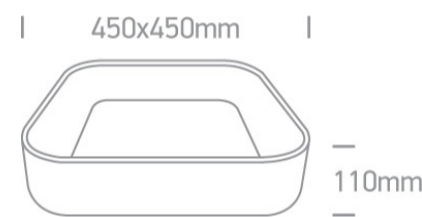

## 62132NA/B/W

38W LED Decorative Plafo, IP20, suitable for residential and commercial application.

Supplied with non-dimmable LED driver.

Complies with standard EN60598-1 and any other specific standards.

Downloads

Dimensions

Physical Specification

Item Group	14 Plafo
Family	The LED Decorative Plafo Square
Order Code	62132NA/B/W
Colour	Black
Material	Aluminium
Shape	Rectangular
Length	450mm
Width	450mm
Height	110mm
Surface Ceiling	Yes
Indoor	Yes
Adjustable	No

### Packing Info

Box Length	53cm
Box Width	53cm
Box Height	16cm
Box Weight	4.500kg
Pcs/Carton	1
Carton Length	53cm
Carton Width	53cm
Carton Height	16cm
Carton Weight	4,3Kg
Barcode	5291889056867
HS Code	9405409900