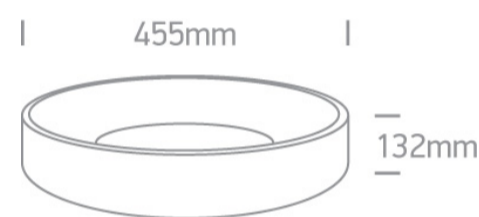

14 Plafo>The LED Decorative Plafo Round

62132N/W/W

32W LED Decorative Plafo, IP20, suitable for residential and commercial application.

Supplied with non-dimmable LED driver.

Complies with standard EN60598-1 and any other specific standards.

Downloads

Dimensions

Physical Specification

Item Group	14 Plafo
Family	The LED Decorative Plafo Round
Order Code	62132N/W/W
Colour	White
Material	Aluminium
Shape	Circular
Height	132mm
Diameter	455mm
Surface Ceiling	Yes
Indoor	Yes
Adjustable	No

Illumination Data

Colour Temperature	3000K
Lumen Output	2720lm
Light Efficiency	85lm/W
CRI	80
Illumination Diagram	

Packing Info

Box Weight	2.800kg
Pcs/Carton	1
Barcode	5291889046790
HS Code	9405413990

Certification & Warranty