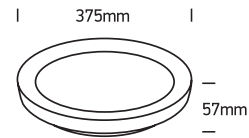

## 62130L

**ecolight**

80  
CRI

230V | SMD 2835 | 30W | IP20 | Aluminium

Complete with 750mA driver

**one**  
LIGHT