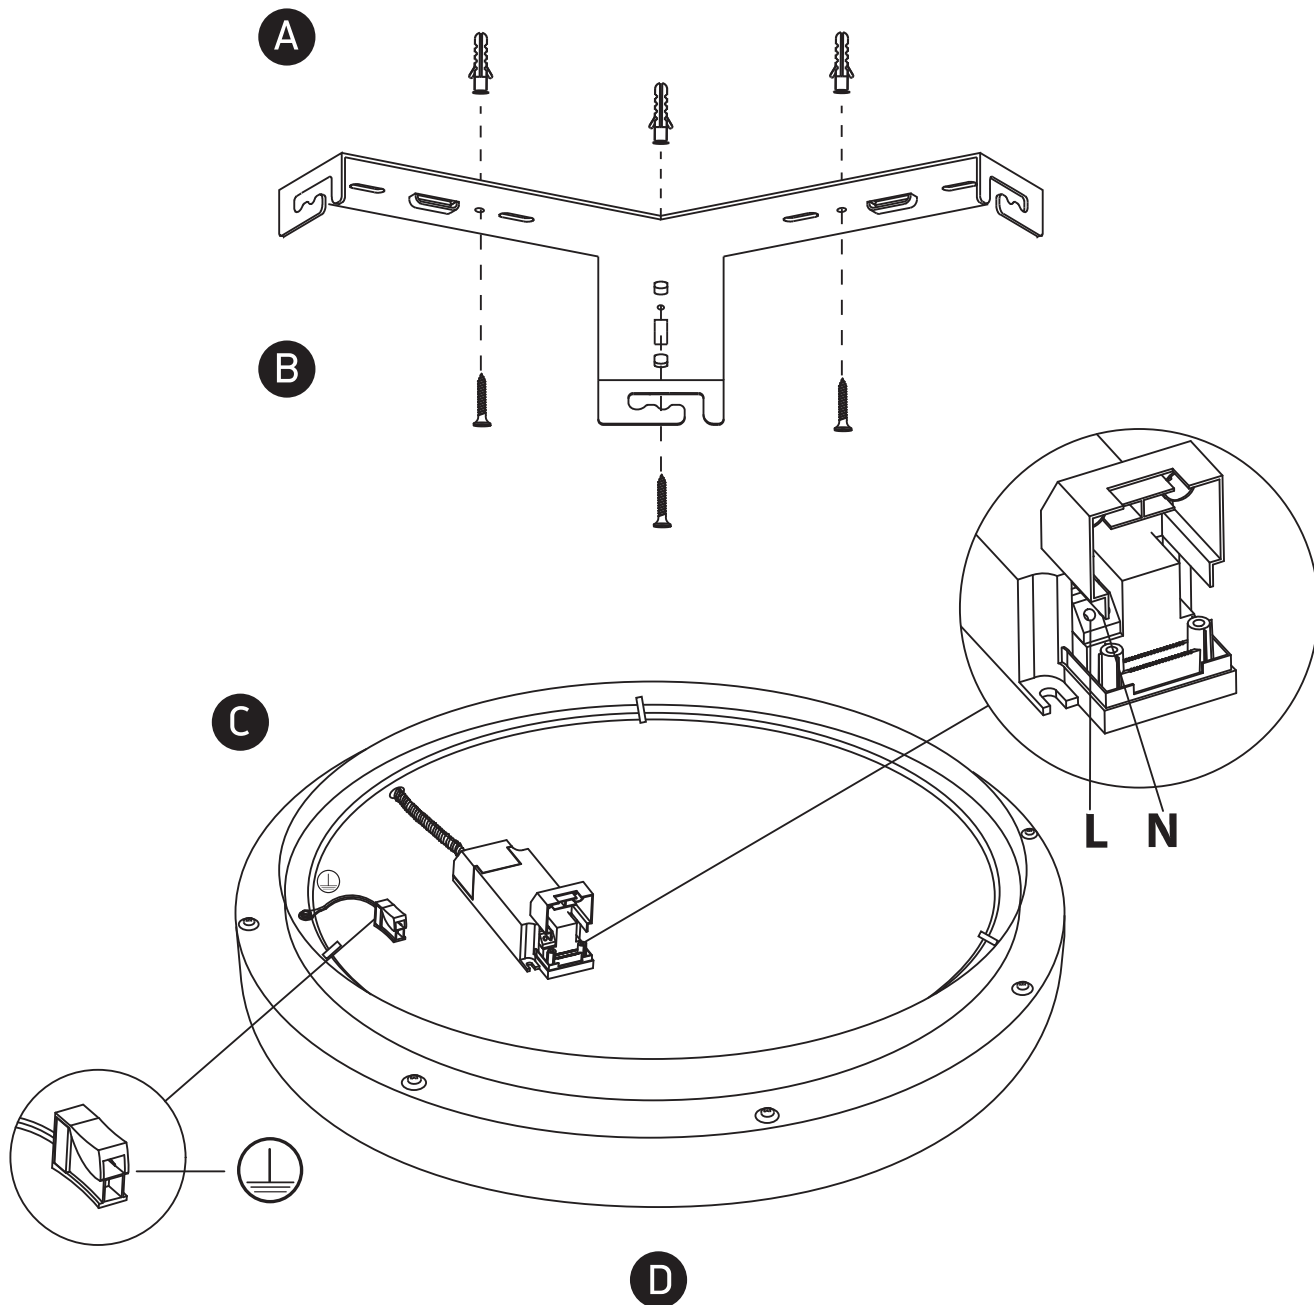

## 62130L

**ecolight**

80  
CRI

230V | SMD 2835 | 30W | IP20 | Aluminium

Complete with 750mA driver

**one**  
LIGHT

### Warnings:

1. Fix the base on the ceiling.
2. Make sure that the product is installed properly before connecting to electricity.
3. Connect the AC power cable to the driver's cable as shown in the above diagram.
4. Do not cover the fitting.
5. Maintenance and installation should only be carried out by a professional electrician.