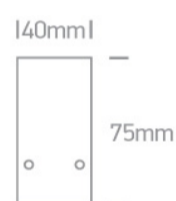

10 Tracks & Magnetic > Magnetic Surface Profiles

42002/B

2 meter black magnetic profile ON/OFF and DALI 48V.

Complete with 2pcs end caps and Dust cover.

Downloads

Dimensions

Gallery

Related items

Physical Specification

Item Group	10 Tracks & Magnetic
Family	Magnetic Surface Profiles
Order Code	42002/B
Colour	Black
Material	Aluminium
Shape	Rectangular
Length	2000mm
Width	40mm
Height	75mm
Surface Ceiling	Yes
Surface Wall	Yes
Indoor	Yes

Electrical Characteristics

Fitting

Input Type	Constant Voltage
Input Voltage	48V DC
Safety Class	
Power(Watts)	400W/Circuit

Packing Info

Box Weight	4.000kg
Pcs/Carton	1
Barcode	5291889072034
HS Code	9405990090