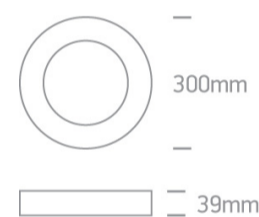

## 14 Plafo&gt;The LED Panel Plafo Round

62130F/W/C

30W LED slim plafo light, IP40, suitable for residential and commercial application.

Supplied with non-dimmable LED driver.

Complies with standard EN60598-1 and any other specific standards.

## Dimensions

## Physical Specification

Item Group	14 Plafo
Family	The LED Panel Plafo Round
Order Code	62130F/W/C
Colour	White
Material	Die Cast
Shape	Circular
Height	39mm
Diameter	300mm
Surface Ceiling	Yes
Indoor	Yes
Adjustable	No

### Illumination Data

Colour Temperature	4000K
Lumen Output	2550lm
Light Efficiency	65,56lm/W
CRI	80
Illumination Diagram	