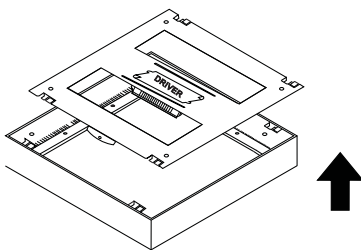

INSTALLATION MANUAL

62130AF

ecopanel

80
CRI

230V | SMD 4014 | 30W | IP40 | Die cast
Complete with 700mA driver.

one
LIGHT

C Match the fix points

D Close the fitting by pushing forwards, open it by pushing backwards

PUSH FORWARD TO CLOSE THE FITTING

PUSH BACKWARD TO OPEN IT

PAY ATTENTION TO THE LABEL

Warnings:

1. Make sure that the product is installed properly before connecting to electricity.
2. Do not cover the fitting.
3. Maintenance and installation should only be carried out by a professional electrician.