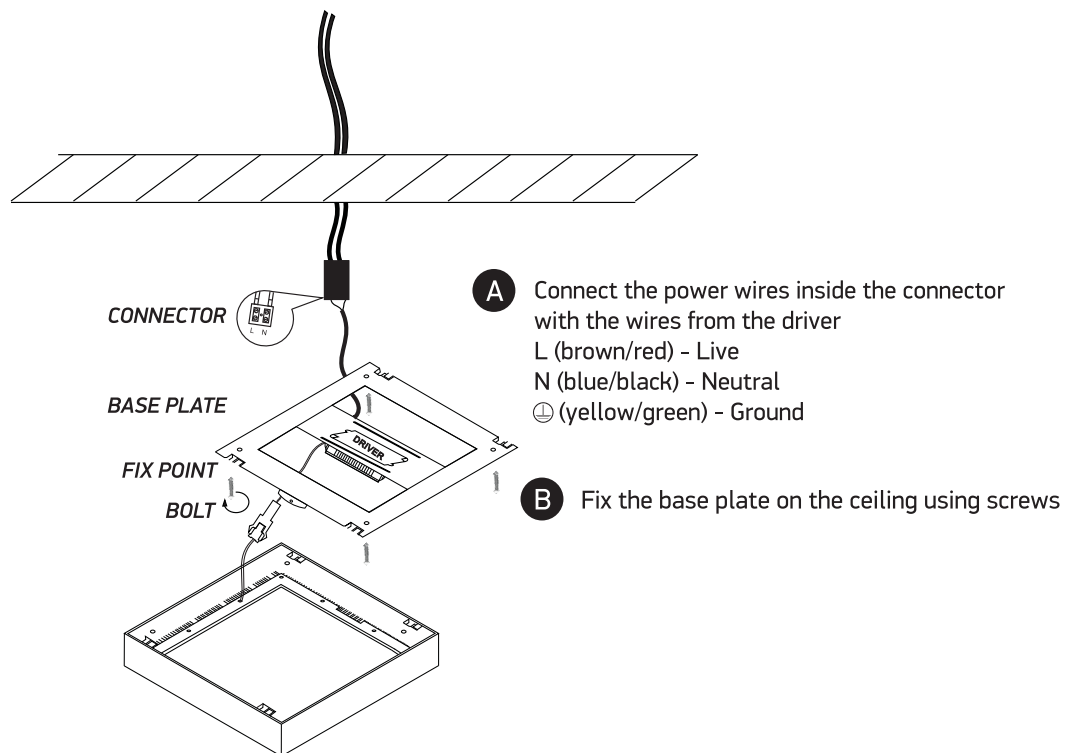

INSTALLATION MANUAL

62130AF

ecopanel

80
CRI

230V | SMD 4014 | 30W | IP40 | Die cast
Complete with 700mA driver.

one
LIGHT

C Match the fix points

D Close the fitting by pushing forwards, open it by pushing backwards

PUSH FORWARD TO CLOSE THE FITTING

PUSH BACKWARD TO OPEN IT

PAY ATTENTION TO THE LABEL

Warnings:

1. Make sure that the product is installed properly before connecting to electricity.
2. Do not cover the fitting.
3. Maintenance and installation should only be carried out by a professional electrician.