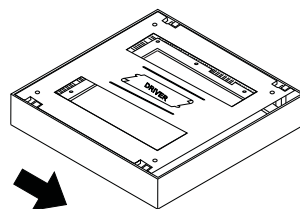

INSTALLATION MANUAL

62130AF

ecopanel

80
CRI

230V | SMD 4014 | 30W | IP40 | Die cast
Complete with 700mA driver.

one
LIGHT

C Match the fix points

D Close the fitting by pushing forwards, open it by pushing backwards

PUSH FORWARD TO CLOSE THE FITTING

PUSH BACKWARD TO OPEN IT

PAY ATTENTION TO THE LABEL

Warnings:

1. Make sure that the product is installed properly before connecting to electricity.
2. Do not cover the fitting.
3. Maintenance and installation should only be carried out by a professional electrician.