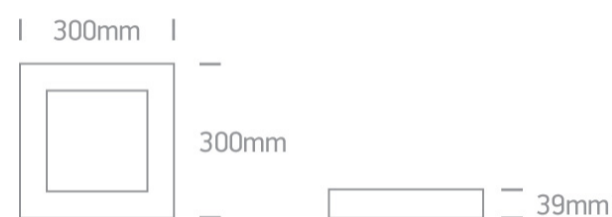

### Dimensions

### Physical Specification

Item Group	14 Plafo
Family	The LED Panel Plafo Square
Order Code	62130AF/W/C
Colour	White
Material	Die Cast
Shape	Rectangular
Length	300mm
Width	300mm
Height	39mm
Surface Ceiling	Yes
Indoor	Yes
Adjustable	No