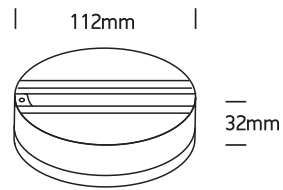

INSTALLATION MANUAL

41030

100-240V | 6A | Plastic

Warnings:

1. Make sure that the product is installed properly before connecting to electricity.
2. Do not cover the fitting.
3. Maintenance and installation should only be carried out by a professional electrician.