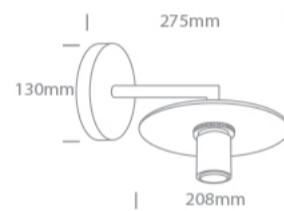

New 2023 Edition 2>Decorative

62120A/BBS

E27 Decorative wall fitting, IP20.

Complies with standard EN60598-1 and any other specific standards.

Downloads

Dimensions

Physical Specification

Item Group	New 2023 Edition 2
Family	Decorative
Order Code	62120A/BBS
Colour	Brushed Brass
Material	Aluminium
Shape	Circular
Height	275mm
Diameter	208mm
Surface Wall	Yes
Indoor	Yes
Adjustable	No

Gear	No
Fitting + Driver	
Input Voltage	100-240V
50 Hz	Yes
60 Hz	Yes
Safety Class	
Power(Watts)	12W
IP Rating	IP20
Light Source	Replaceable lamp
Lamp Holder	E27
Number of Lamps	1
Dimmable	N/A
F Mark	

Illumination Data