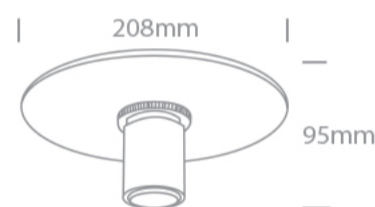

New 2023 Edition 2>Decorative

62120/BBS

E27 Decorative Recessed Brushed Brass fitting, IP20.

Complies with standard EN60598-1 and any other specific standards.

Downloads

Dimensions

Physical Specification

Item Group	New 2023 Edition 2
Family	Decorative
Order Code	62120/BBS
Colour	Brushed Brass
Material	Aluminium
Shape	Circular
Height	95mm
Diameter	208mm
Cutout Hole Diameter	150mm
Recessed Ceiling	Yes
Depth Required	50mm
Indoor	Yes