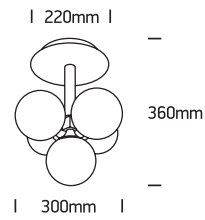

INSTALLATION MANUAL

62116A

100-240V | G9 | 5x9W | IP20 | Steel

Warnings:

1. Make sure that the product is installed properly before connecting to electricity.
2. Do not cover the fitting.
3. Maintenance and installation should only be carried out by a professional electrician.