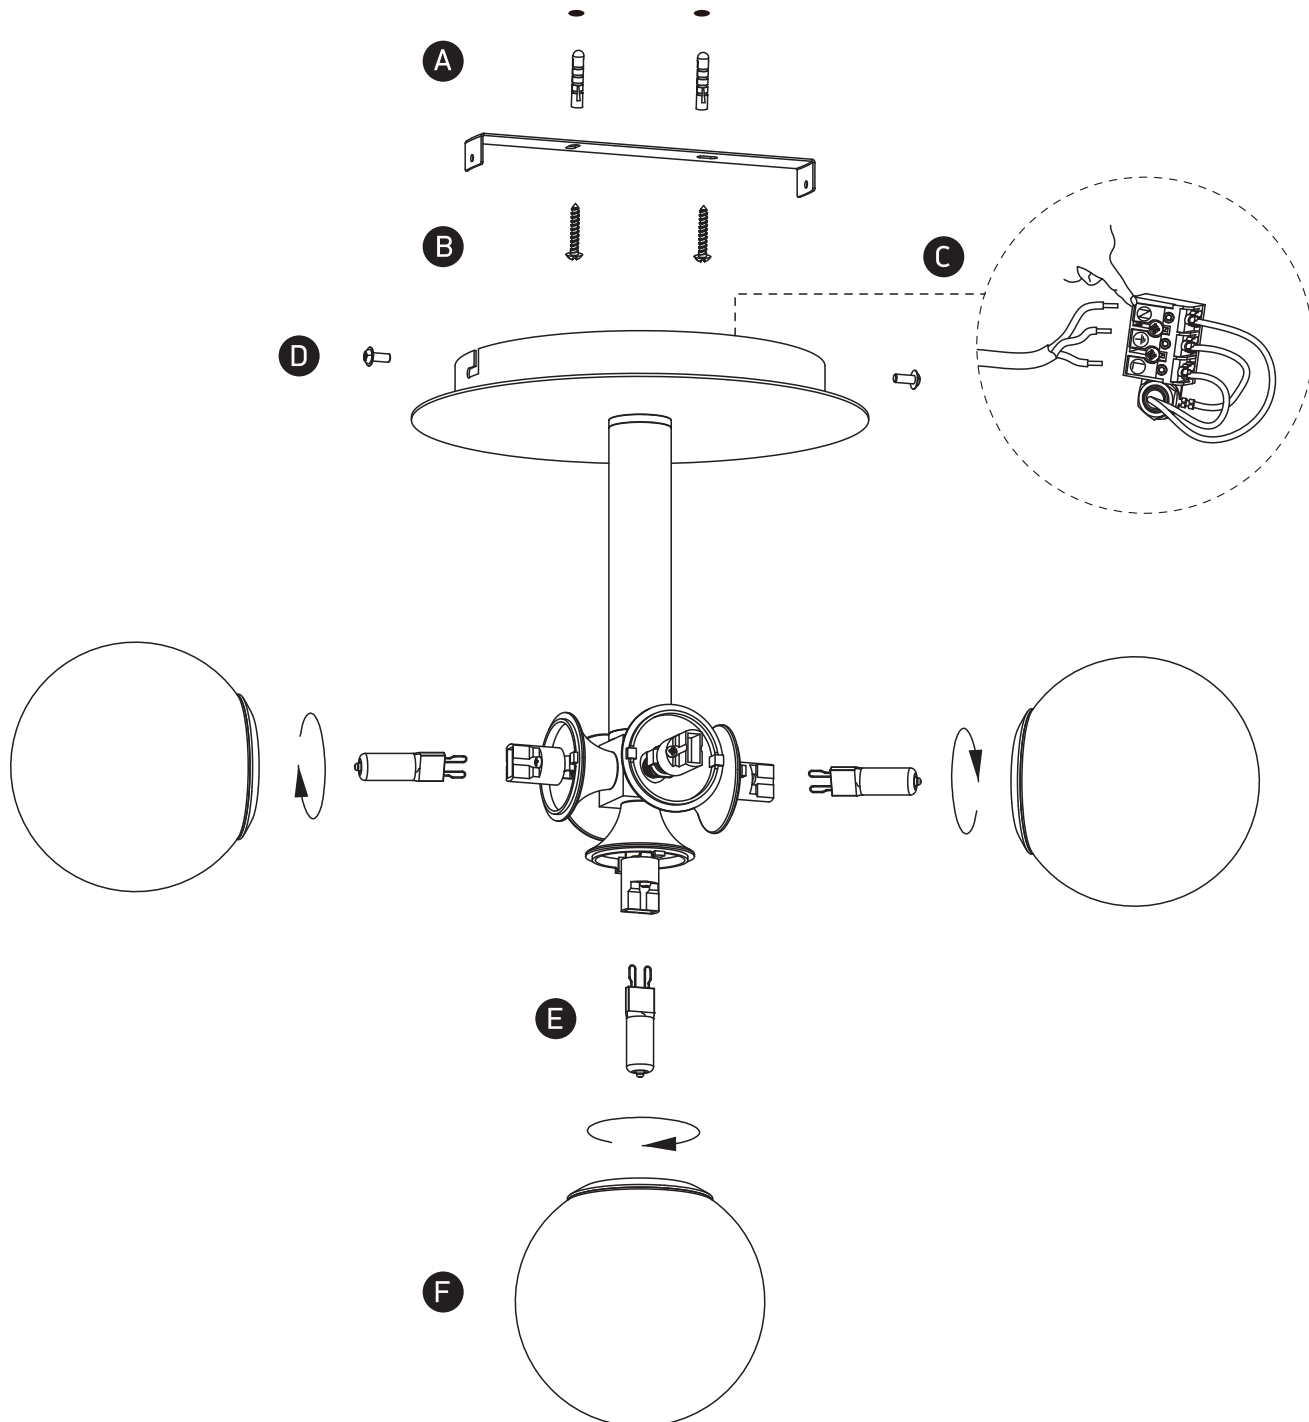

INSTALLATION MANUAL

62116A

100-240V | G9 | 5x9W | IP20 | Steel

Warnings:

1. Make sure that the product is installed properly before connecting to electricity.
2. Do not cover the fitting.
3. Maintenance and installation should only be carried out by a professional electrician.