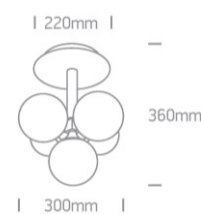

18 Decorative>The Nordic Decorative Range

62116A/BBS

5x9W G9 Decorative ceiling light.

Complies with standard EN60598-1 and any other specific standards.

Downloads

Dimensions

Related items

7106ALG/C

Colour

Brushed Brass

Material

Steel

Shape

Circular

Height

360mm

Diameter	300mm
Surface Ceiling	Yes
Indoor	Yes
Adjustable	No

Electrical Characteristics

Gear	No
------	----

Fitting + Driver

Input Voltage	100-240V
50 Hz	Yes
60 Hz	Yes
Safety Class	
Power(Watts)	5x9W
IP Rating	IP20
Light Source	Replaceable lamp
Lamp Holder	G9
Number of Lamps	5
Dimmable	N/A
F Mark	