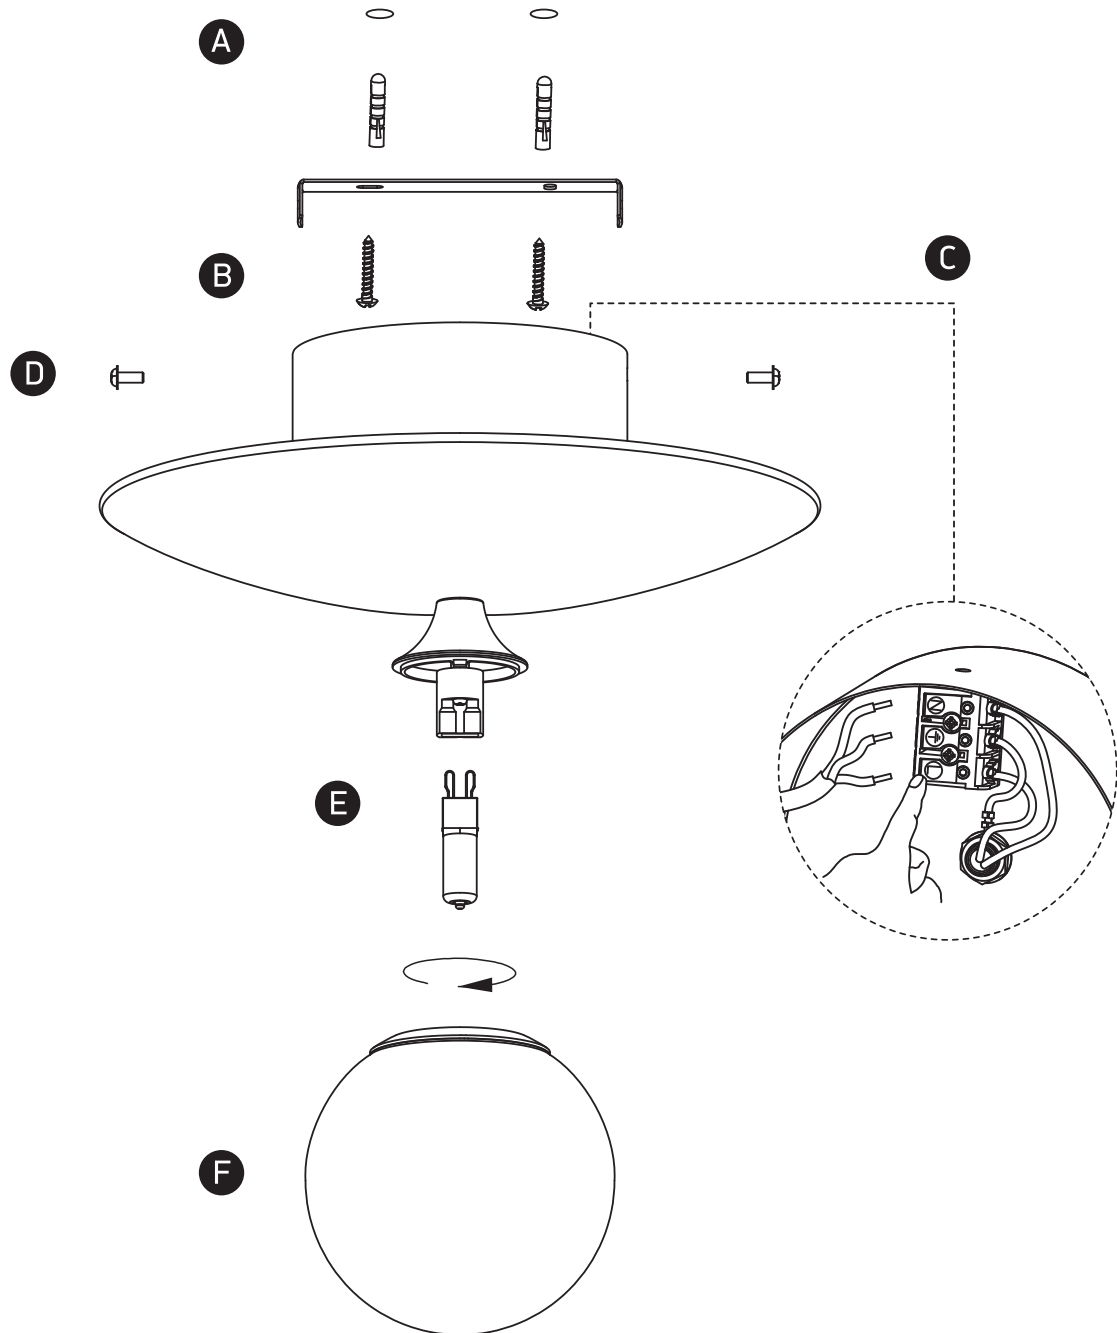

INSTALLATION MANUAL

62116

100-240V | G9 | 9W | IP20 | Steel

one
LIGHT

Warnings:

1. Make sure that the product is installed properly before connecting to electricity.
2. Do not cover the fitting.
3. Maintenance and installation should only be carried out by a professional electrician.