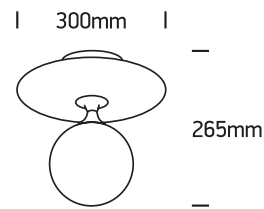

INSTALLATION MANUAL

62116

100-240V | G9 | 9W | IP20 | Steel

one
LIGHT

Warnings:

1. Make sure that the product is installed properly before connecting to electricity.
2. Do not cover the fitting.
3. Maintenance and installation should only be carried out by a professional electrician.