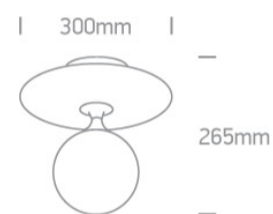

18 Decorative&gt;The Nordic Decorative Range

62116/BBS

9W G9 Decorative ceiling light.

Complies with standard EN60598-1 and any other specific standards.

## Dimensions

Brushed Brass

Material

Steel

Shape

Circular

Height

265mm

Diameter	300mm
Surface Ceiling	Yes
Indoor	Yes
Adjustable	No