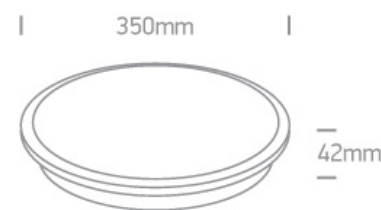

14 Plafo > Decorative Plafo

62112/BS/W

12W LED Decorative Plafo, IP20, suitable for residential and commercial application.

Supplied with non-dimmable LED driver.

Complies with standard EN60598-1 and any other specific standards.

Downloads

Dimensions

Physical Specification

Item Group	14 Plafo
Family	Decorative Plafo
Order Code	62112/BS/W
Colour	Brass
Material	Aluminium
Shape	Circular
Height	42mm
Diameter	350mm
Surface Ceiling	Yes
Indoor	Yes
Adjustable	No

Illumination Data

Colour Temperature	3000K
Lumen Output	960lm
Light Efficiency	80lm/W
CRI	80
Illumination Diagram	

Packing Info

Box Weight	2.580kg
Pcs/Carton	1
Barcode	5291889068082
HS Code	9405413990

Certification & Warranty