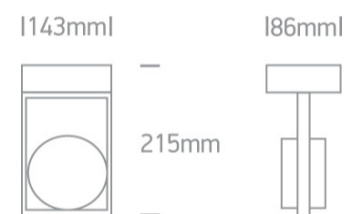

12 Wall & Ceiling>The R111 GU10 Spots Natural aluminium

62110A/AL

75W R111 GU10 Spot, IP20.

Complies with standard EN60598-1 and any other specific standards.

Downloads

Dimensions

Physical Specification

Item Group	12 Wall & Ceiling
Family	The R111 GU10 Spots Natural aluminium
Order Code	62110A/AL
Colour	Aluminium
Material	Aluminium
Shape	Rectangular
Length	143mm
Width	86mm
Height	215mm
Surface Ceiling	Yes
Surface Wall	Yes
Indoor	Yes

Illumination Data

Illumination Diagram

Packing Info

Box Length

22,5cm

Box Width

16cm

Box Height

9,5cm

Box Weight

0.720kg

Pcs/Carton

10

Barcode

5291889006572

HS Code