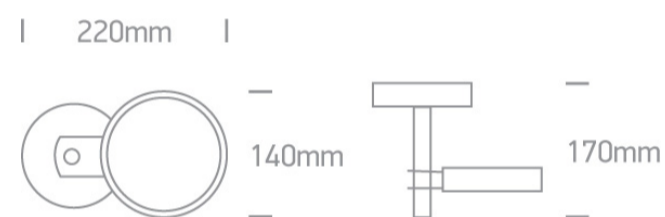

## 62110/AL

75W R111 GU10 Spot, IP20.

Complies with standard EN60598-1 and any other specific standards.

### Dimensions

### Physical Specification

Item Group	12 Wall & Ceiling
Family	The R111 GU10 Spots Natural aluminium
Order Code	62110/AL
Colour	Aluminium
Material	Aluminium
Shape	Rectangular
Length	160mm
Width	65mm
Height	210mm
Surface Ceiling	Yes
Indoor	Yes
Adjustable	2 Directions