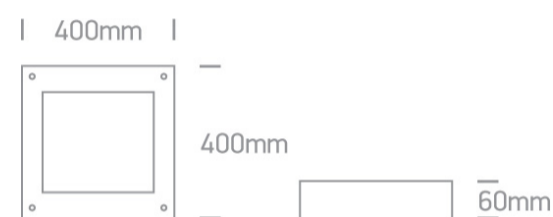

## 14 Plafo&gt;Square LED Plafo Steel

62104/MC

30W SMD LED steel square LED Plafo.

Supplied with non-dimmable LED driver.

Complies with standard EN60598-1 and any other specific standards.

## Dimensions

## Physical Specification

Item Group	14 Plafo
Family	Square LED Plafo Steel
Order Code	62104/MC
Colour	Brushed Chrome
Material	Steel
Diffuser Material	Glass
Shape	Rectangular
Length	400mm
Width	400mm
Height	60mm
Surface Ceiling	Yes
Indoor	Yes