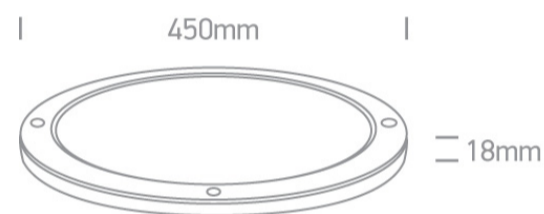

14 Plafo>The Ultra Slim LED Panel Plafo

62038F/W/C

38W LED slim plafo light, IP40, suitable for residential and commercial application.

Supplied with non-dimmable LED driver.

Complies with standard EN60598-1 and any other specific standards.

Downloads

Dimensions

Gallery

Physical Specification

Item Group

14 Plafo

Family

The Ultra Slim LED Panel Plafo

Shape

Circular

Height	18mm
Diameter	450mm
Surface Ceiling	Yes
Indoor	Yes
Adjustable	No
IK Rating	4

Electrical Characteristics

Gear	Built In
Fitting + Driver	
Input Voltage	220-240V
50 Hz	Yes
60 Hz	Yes
Safety Class	
Power(Watts)	38W
IP Rating	IP40
Light Source	LED built in
Dimmable	No
F Mark	

Illumination Data

Colour Temperature	4000K
Lumen Output	3000lm
Light Efficiency	78,9lm/W
CRI	80
Illumination Diagram	

Packing Info

Box Weight	1.820kg
Pcs/Carton	5
Barcode	5291889051794
HS Code	9405413990