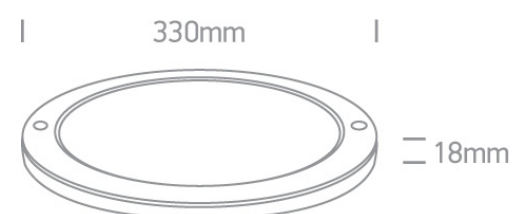

14 Plafo>The Ultra Slim LED Panel Plafo

62030F/W/W

30W LED slim plafo light, IP40, suitable for residential and commercial application.

Supplied with non-dimmable LED driver.

Complies with standard EN60598-1 and any other specific standards.

Downloads

Dimensions

Gallery

Physical Specification

Item Group

14 Plafo

Family

The Ultra Slim LED Panel Plafo

Shape

Circular

Height	18mm
Diameter	330mm
Surface Ceiling	Yes
Indoor	Yes
Adjustable	No
IK Rating	4

Electrical Characteristics

Gear	Built In
Fitting + Driver	
Input Voltage	220-240V
50 Hz	Yes
60 Hz	Yes
Safety Class	
Power(Watts)	30W
IP Rating	IP40
Light Source	LED built in
Dimmable	No
F Mark	

Illumination Data

Colour Temperature	3000K
Lumen Output	2300lm
Light Efficiency	76,67lm/W
CRI	80
Illumination Diagram	

Packing Info

Box Weight	1.000kg
Pcs/Carton	10
Barcode	5291889051770
HS Code	9405413990