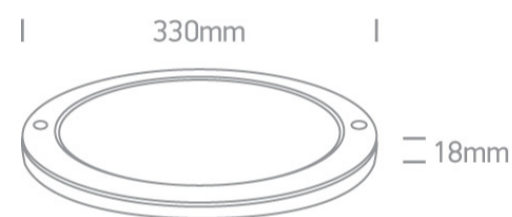

14 Plafo>The Ultra Slim LED Panel Plafo

62030F/W/C

30W LED slim plafo light, IP40, suitable for residential and commercial application.

Supplied with non-dimmable LED driver.

Complies with standard EN60598-1 and any other specific standards.

Downloads

Dimensions

Gallery

Physical Specification

Item Group

14 Plafo

Family

The Ultra Slim LED Panel Plafo

Shape

Circular

Height	18mm
Diameter	330mm
Surface Ceiling	Yes
Indoor	Yes
Adjustable	No
IK Rating	4

Electrical Characteristics

Gear	Built In
Fitting + Driver	
Input Voltage	220-240V
50 Hz	Yes
60 Hz	Yes
Safety Class	
Power(Watts)	30W
IP Rating	IP40
Light Source	LED built in
Dimmable	No
F Mark	

Illumination Data

Colour Temperature	4000K
Lumen Output	2400lm
Light Efficiency	80lm/W
CRI	80
Illumination Diagram	

Packing Info

Box Weight	1.000kg
Pcs/Carton	10
Barcode	5291889051763
HS Code	9405413990

Certification & Warranty