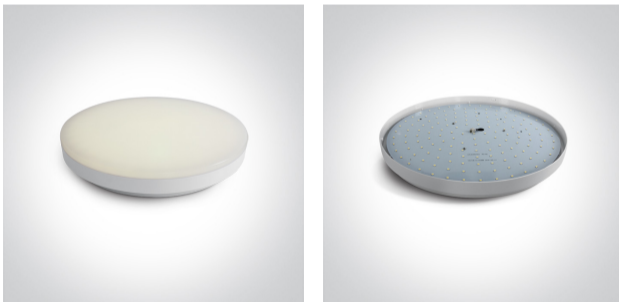

15 Plafo>The LED Slim Plafo Range Round

62022B/W/W

25W LED slim plafo light, IP20, suitable for residential and commercial application.

Supplied with non-dimmable LED driver.

Complies with standard EN60598-1 and any other specific standards.

Downloads

Dimensions

Gallery

Physical Specification

Item Group

15 Plafo

Family

The LED Slim Plafo Range Round

Order Code

62022B/W/W

Colour

White

Material

PC

Shape

Circular

Fitting	
Input Type	Constant Current
Input Current	600mA
Voltage	40V
Power(Watts)	24W
IP Rating	IP20
Light Source	LED built in
LED Type	SMD 2835
LED Brand	Epistar
LED Number	160
F Mark	

Gear

Gear Type	Led Driver
Input Voltage	220-240V
50 Hz	Yes
60 Hz	Yes
Power(Watts)	15-25,2W
Power Factor	0,9
Constant Current	Yes
600mA	25-42V
IP Rating	IP20
Safety Class	
Dimmable	No
Housing Material	Plastic
Output Terminal	Connector
Brand	Lifud