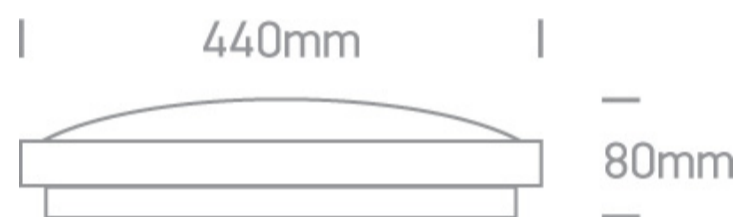

14 Plafo &gt; LED Circular Plafo Metal + PC

62018A/W

LED Circular Plafo, IP20.

Complies with standard EN60598-1 and any other specific standards.

## Dimensions

## Physical Specification

|                   |                               |
|-------------------|-------------------------------|
| Item Group        | 14 Plafo                      |
| Family            | LED Circular Plafo Metal + PC |
| Order Code        | 62018A/W                      |
| Colour            | White                         |
| Material          | Metal                         |
| Diffuser Material | PC                            |
| Shape             | Circular                      |
| Height            | 80mm                          |
| Diameter          | 440mm                         |
| Surface Ceiling   | Yes                           |
| Indoor            | Yes                           |
| Adjustable        | No                            |