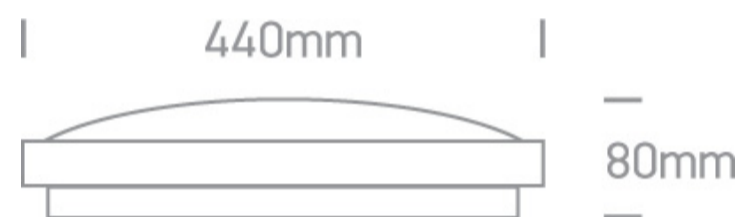

14 Plafo > LED Circular Plafo Metal + PC

62018A/D

LED Circular Plafo, IP20.

Complies with standard EN60598-1 and any other specific standards.

Downloads

Dimensions

Physical Specification

Item Group	14 Plafo
Family	LED Circular Plafo Metal + PC
Order Code	62018A/D
Colour	White
Material	Metal
Diffuser Material	PC
Shape	Circular
Height	80mm
Diameter	440mm
Surface Ceiling	Yes
Indoor	Yes
Adjustable	No

Illumination Data

Colour Temperature	6000K
Illumination Diagram	

Packing Info

Box Weight	1.660kg
Pcs/Carton	5
Barcode	38
HS Code	9405409900

Certification & Warranty

Warranty

2 Years

Weee Directive