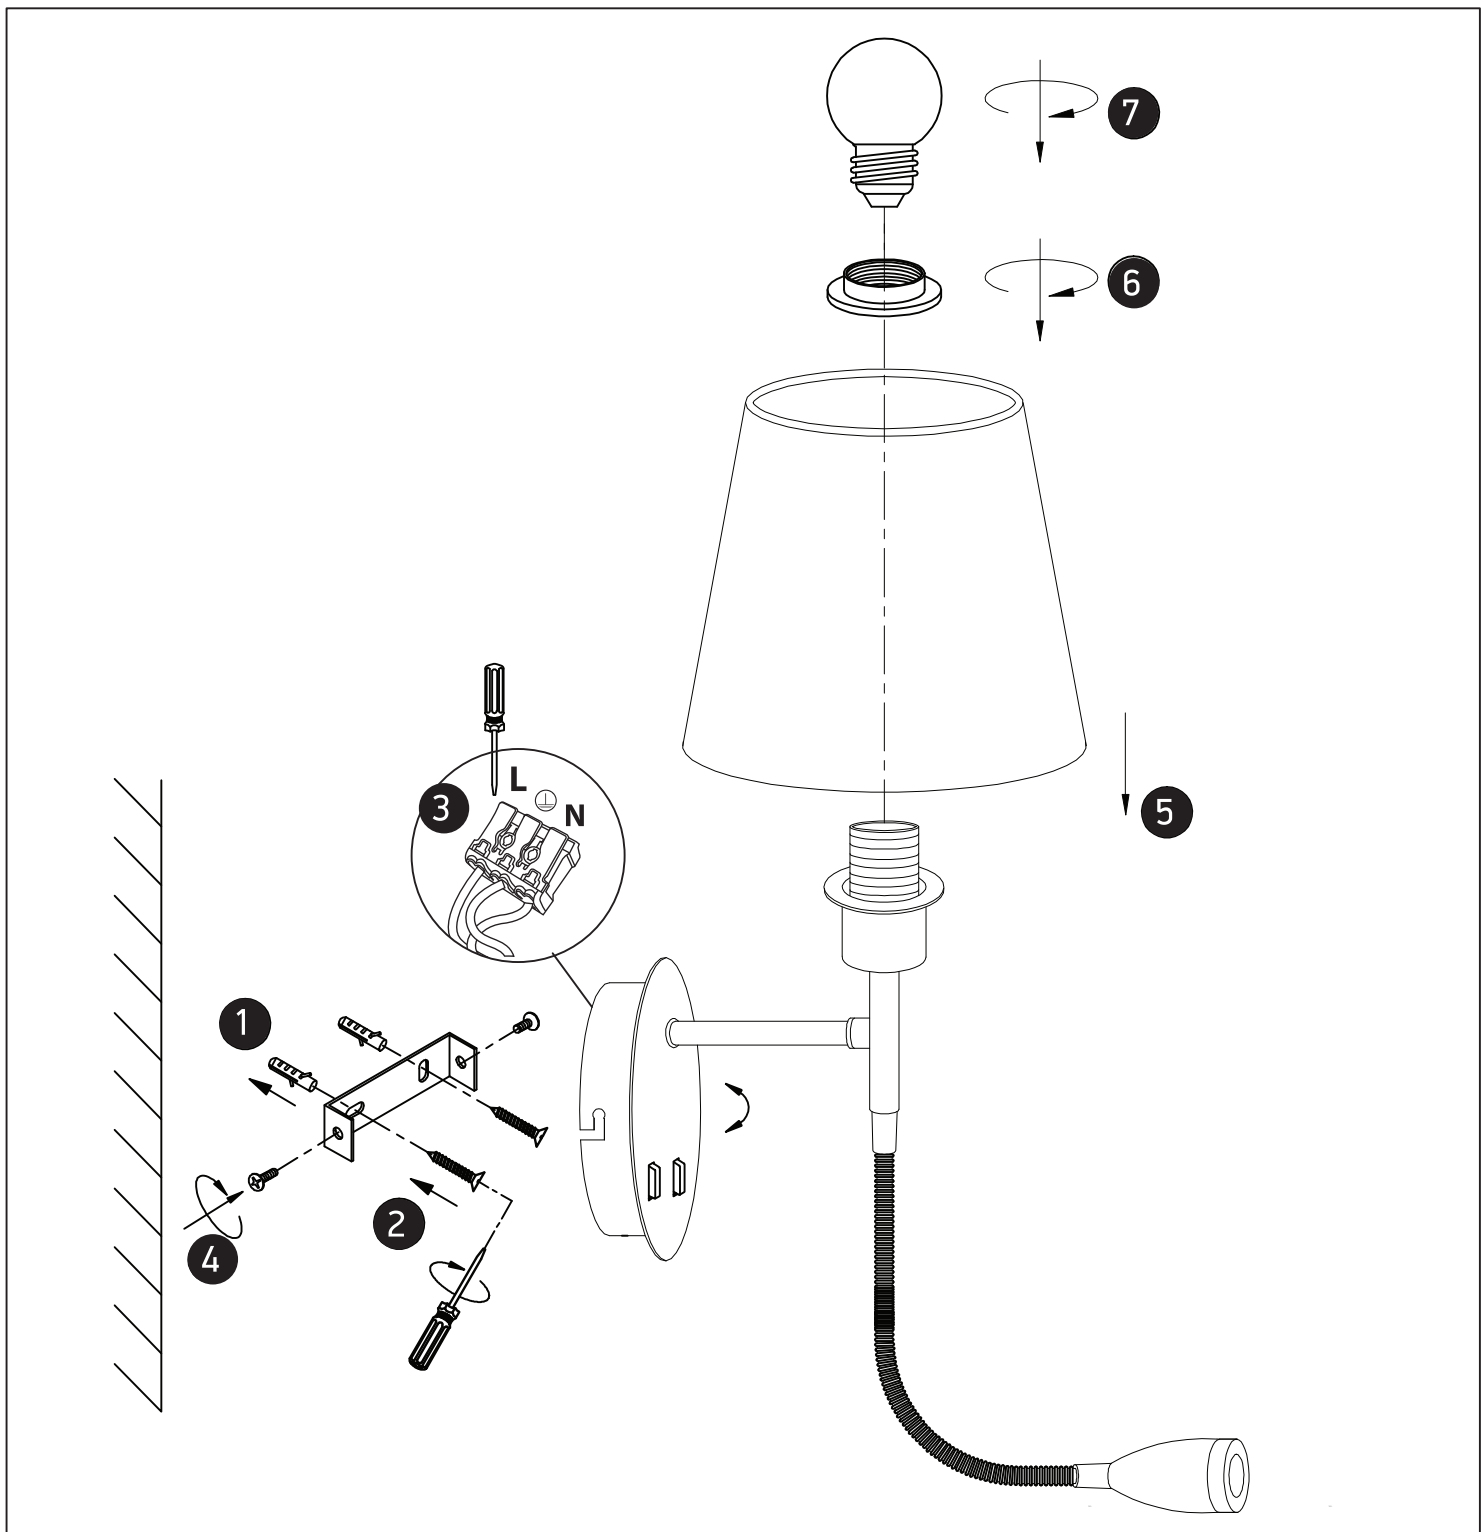

# INSTALLATION MANUAL

61124

230V | 3W LED + 12W E27 | IP20 | Metal + white fabric shade

**one**  
LIGHT

## Warnings:

1. Make sure that the product is installed properly before connecting to electricity.
2. Do not cover the fitting.
3. Maintenance and installation should only be carried out by a professional electrician.