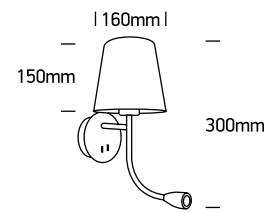

# INSTALLATION MANUAL

61124

230V | 3W LED + 12W E27 | IP20 | Metal + white fabric shade

**one**  
LIGHT