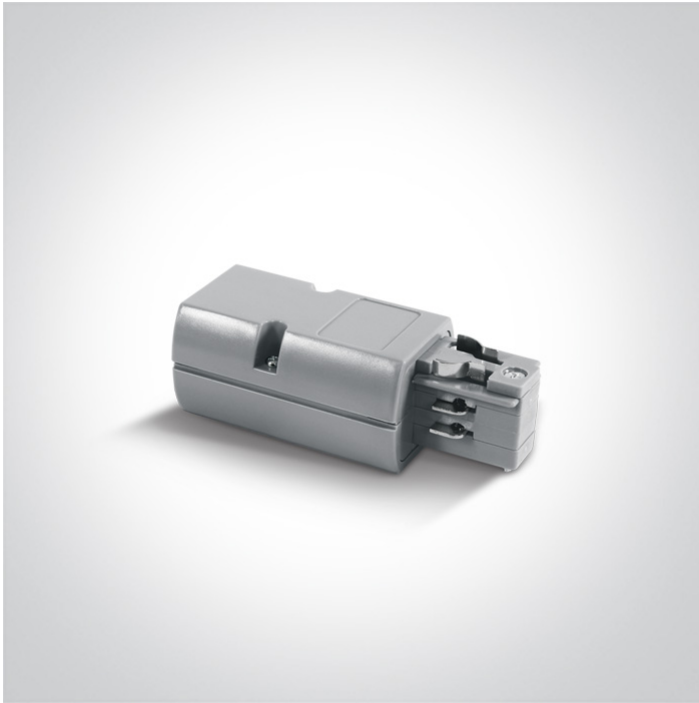

10 Tracks &amp; Magnetic &gt; Rounded Track &amp; Accessories

41004/G/L

16A Grey Live End Left for track 40003.

## Physical Specification

Item Group

10 Tracks &amp; Magnetic

Family

Rounded Track &amp; Accessories

Order Code

41004/G/L

Colour

Grey

Material

Plastic

Shape

Rectangular

Length

100mm

Height	35mm
Track mounted	Yes
Indoor	Yes
Adjustable	No