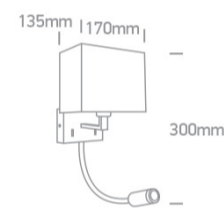

## Dimensions

## Physical Specification

Item Group	New 2021 Edition 2
Family	Decorative
Order Code	61122/C/W
Colour	Chrome
Material	Metal
Diffuser Material	Fabric
Shape	Rectangular
Length	170mm
Width	135mm
Height	300mm
Surface Wall	Yes
Indoor	Yes