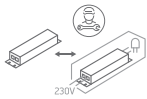

# INSTALLATION MANUAL

61120

**ecolight**

3W LED + 12W E27 | 230V | IP20 | Metal + black fabric shade | Adjustable

Complete with 500mA driver / With 2 x ON/OFF switches and USB.