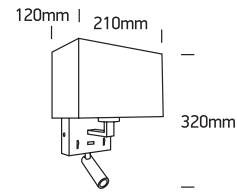

# INSTALLATION MANUAL

61120

**ecolight**

3W LED + 12W E27 | 230V | IP20 | Metal + black fabric shade | Adjustable

Complete with 500mA driver / With 2 x ON/OFF switches and USB.