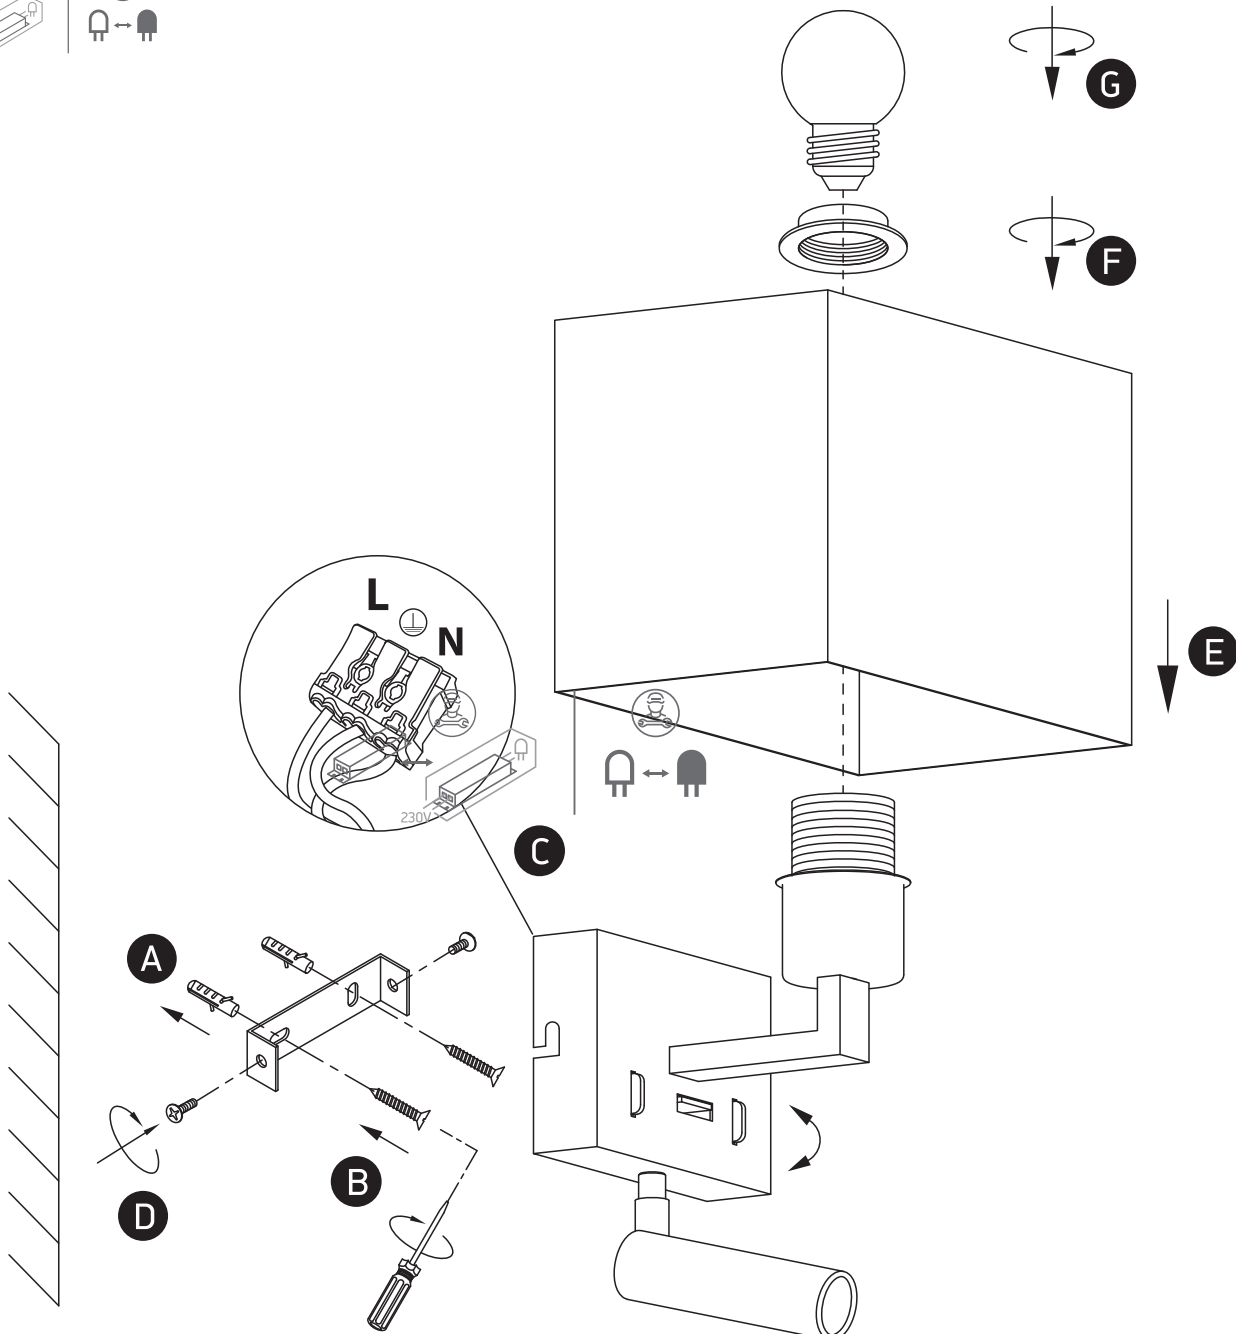

# INSTALLATION MANUAL

61120

**ecolight**

3W LED + 12W E27 | 230V | IP20 | Metal + black fabric shade | Adjustable

Complete with 500mA driver / With 2 x ON/OFF switches and USB.

## Warnings:

1. Make sure that the product is installed properly before connecting to electricity.
2. Do not cover the fitting.
3. Maintenance and installation should only be carried out by a professional electrician.