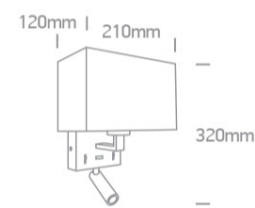

Downloads

Dimensions

Physical Specification

Item Group	New 2021 Edition 2
Family	Decorative
Order Code	61120/B/W
Colour	Black
Material	Metal
Diffuser Material	Fabric
Shape	Rectangular
Length	210mm
Width	120mm
Height	320mm
Surface Wall	Yes
Indoor	Yes