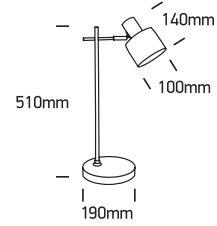

## 61116A

ADJUSTABLE

100-240V | E27 | 10W | IP20 | Steel | With ON/OFF Switch / EU Schuko plug.

one  
LIGHT