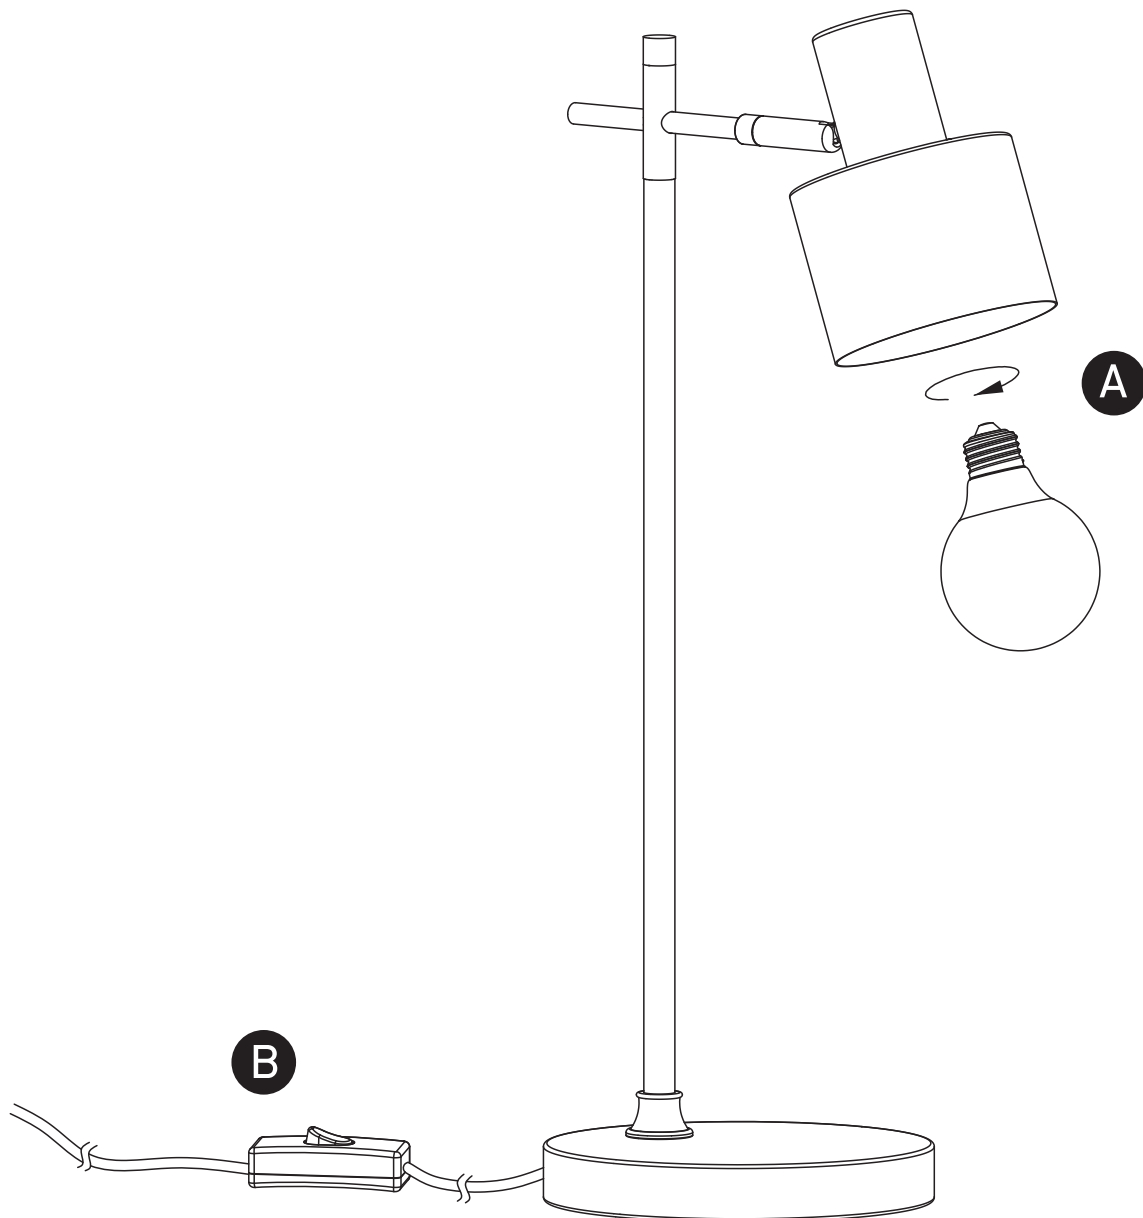

## 61116A

ADJUSTABLE

100-240V | E27 | 10W | IP20 | Steel | With ON/OFF Switch / EU Schuko plug.

one  
LIGHT