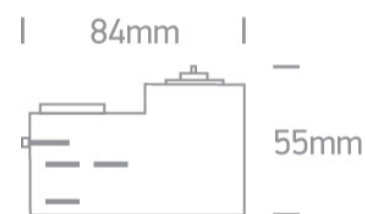

10 Tracks & Magnetic > Track Adaptors & Accessories

41002/G

16A Grey Track adaptor for Track Spots.

Complies with standard EN60598-1 and any other specific standards.

Downloads

Dimensions

Physical Specification

Item Group	10 Tracks & Magnetic
Family	Track Adaptors & Accessories
Order Code	41002/G
Colour	Grey
Material	Plastic
Shape	Rectangular
Length	84mm
Height	55mm
Track mounted	Yes
Indoor	Yes
Adjustable	No

Box Weight	0.110kg
Pcs/Carton	150
Barcode	5291889004042
HS Code	9405920090

Certification & Warranty

Warranty	5 Years
Weee Directive	Yes

switch to
one light!

one
LIGHT