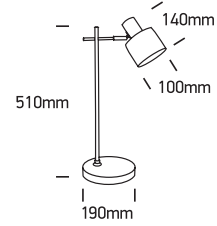

INSTALLATION MANUAL

61116A

ADJUSTABLE

100-240V | E27 | 10W | IP20 | Steel | With ON/OFF Switch / EU Schuko plug.

one
LIGHT

Warnings:

1. Make sure that the product is installed properly before connecting to electricity.
2. Do not cover the fitting.
3. Maintenance and installation should only be carried out by a professional electrician.