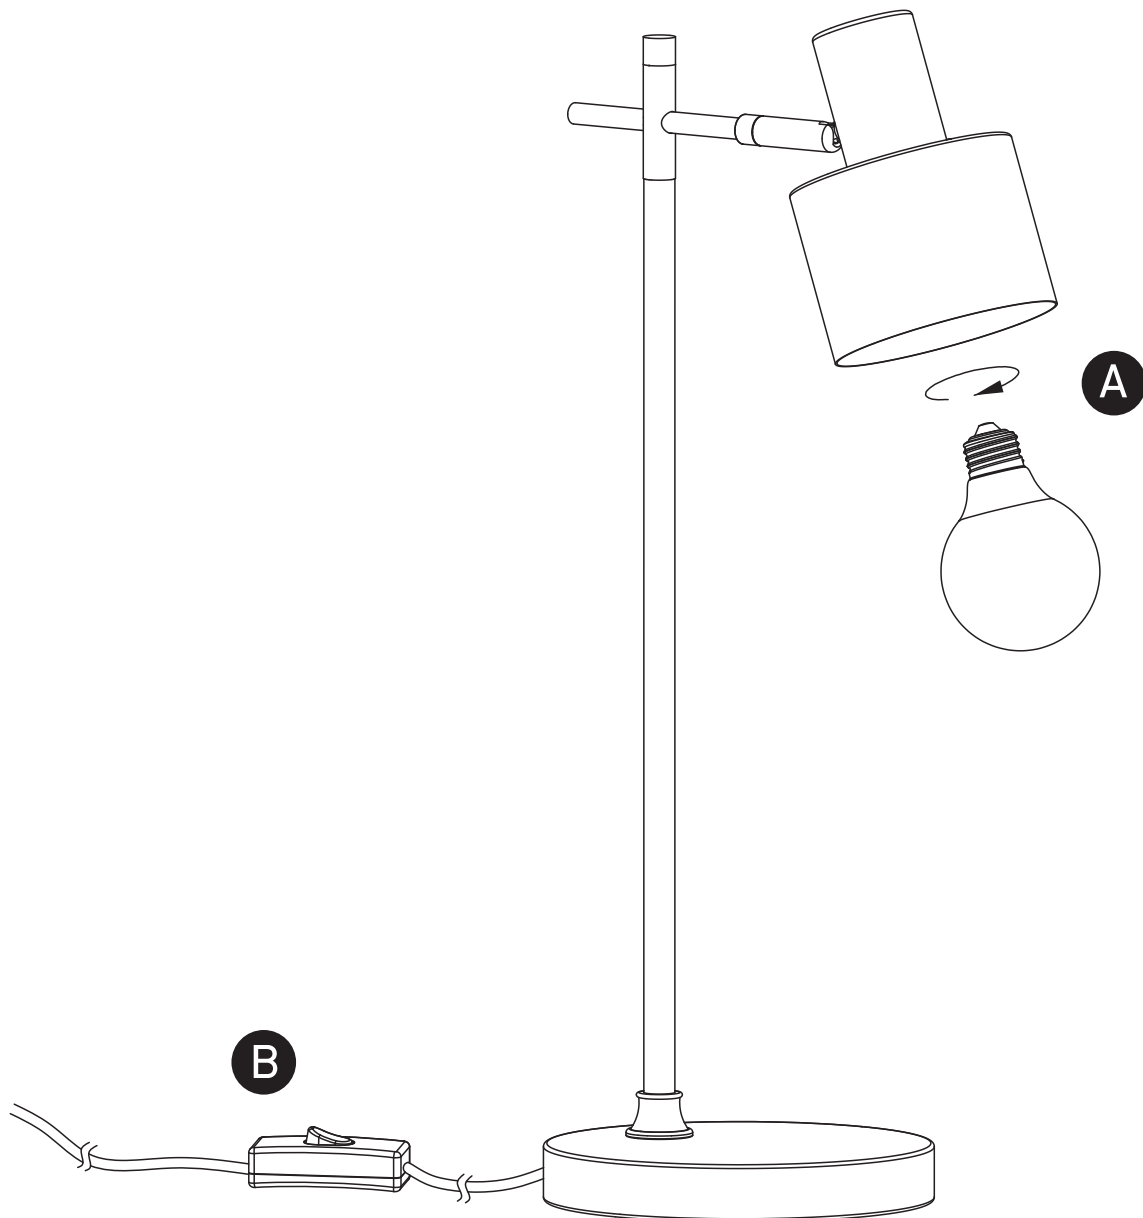

INSTALLATION MANUAL

61116A

ADJUSTABLE

100-240V | E27 | 10W | IP20 | Steel | With ON/OFF Switch / EU Schuko plug.

one
LIGHT

Warnings:

1. Make sure that the product is installed properly before connecting to electricity.
2. Do not cover the fitting.
3. Maintenance and installation should only be carried out by a professional electrician.