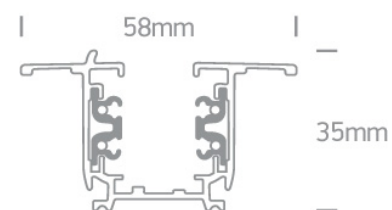

10 Tracks & Magnetic > Square Track Recessed

40003R/W

3-Phase 16A recessed track for commercial applications.

Complies with standard EN60598-1 and any other specific standards.

Downloads

Dimensions

Accessories

41034R

Physical Specification

Item Group

10 Tracks & Magnetic

Family

Square Track Recessed

Order Code

40003R/W

Colour

White

Material

Aluminium

Shape

Rectangular

Length	3000mm
Width	58mm
Height	35mm
Cutout Hole Width	40mm
Cutout Hole Length	3000mm
Recessed Ceiling	Yes
Depth Required	35mm
Indoor	Yes
Adjustable	No

Packing Info

Box Weight	2.900kg
Pcs/Carton	6
Barcode	5291889023425
HS Code	9405990090

Certification & Warranty

Warranty	5 Years
Weee Directive	Yes

switch to
one light!

one
LIGHT