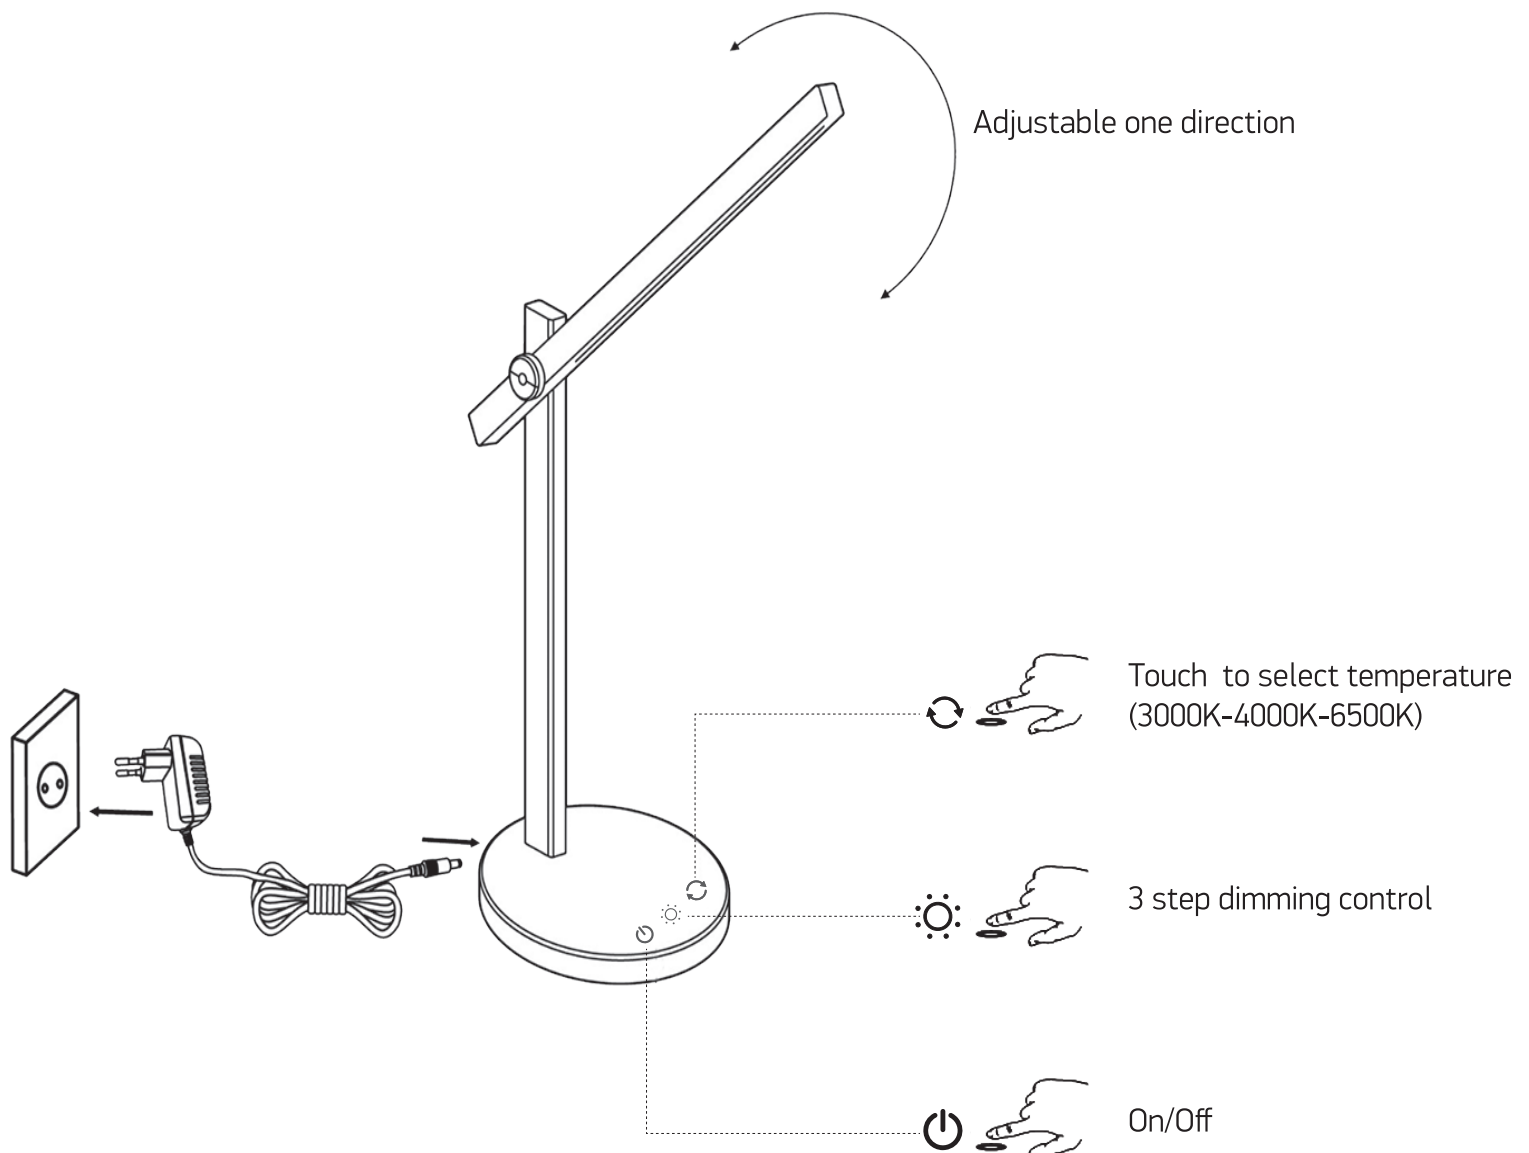

# INSTALLATION MANUAL

61108

5,5W | IP20 | SMD LED | Touch switch | Dimmable | Die cast

Complete with EU plug.

85 CRI

one  
LIGHT

## Warnings:

1. Make sure that the product is installed properly before connecting to electricity.
2. Do not cover the fitting.
3. Maintenance and installation should only be carried out by a professional electrician.