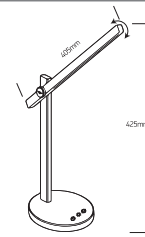

# INSTALLATION MANUAL

61108

5,5W | IP20 | SMD LED | Touch switch | Dimmable | Die cast

Complete with EU plug.

85 CRI

one  
LIGHT