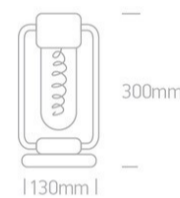

16 Decorative&gt;Portable Trendy Light

61094/W/UW

Rechargeable stepless dimmable table lamp suitable for indoor/outdoor use, IP65.

Charging time 6,5Hrs

Working time 10Hrs (100%)

Complies with standard EN60598-1 and any other specific standards.

## Dimensions

## Physical Specification

Item Group	16 Decorative
Family	Portable Trendy Light
Order Code	61094/W/UW
Colour	White
Material	Die Cast
Shape	Circular
Height	300mm
Diameter	130mm
Surface Floor/Ground	Yes
Indoor	Yes
Outdoor	Yes
Adjustable	No

## Electrical Characteristics

Gear	No
Fitting + Driver	
Safety Class	
Power(Watts)	1,8W
IP Rating	IP65
Light Source	LED built in
Dimmable	Yes
F Mark	