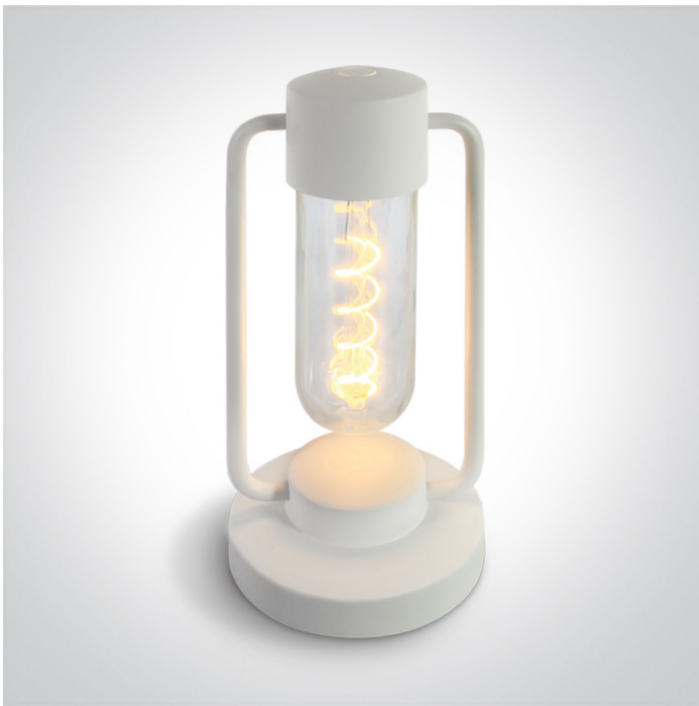

16 Decorative&gt;Portable Trendy Light

61094/W/UW

Rechargeable stepless dimmable table lamp suitable for indoor/outdoor use, IP65.

Charging time 6,5Hrs

Working time 10Hrs (100%)

Complies with standard EN60598-1 and any other specific standards.

## Physical Specification

Item Group	16 Decorative
Family	Portable Trendy Light
Order Code	61094/W/UW
Colour	White
Material	Die Cast
Shape	Circular
Height	300mm
Diameter	130mm
Surface Floor/Ground	Yes
Indoor	Yes
Outdoor	Yes
Adjustable	No