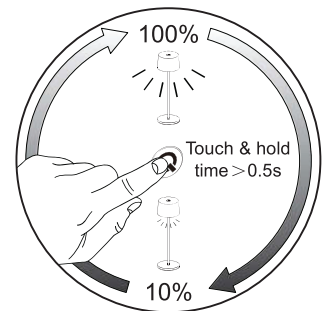

INSTALLATION MANUAL

61082A

ecolight

3,3W | IP65 | Touch switch | Die cast

Rechargeable USB socket.
2x2200mAh lithium battery.

80
CRI

A

Touch Switch & Memory of Brightness

Touch Stepless Dimmer

100% → 0% **9Hrs**
(100% light intensity)

MEMORY OF BRIGHTNESS.
Every time switch on the lamp,
the lighting brightness is the
same as the previous setting.

With the device on at 100%
light intensity, the cordless
operating autonomy is 9Hrs.