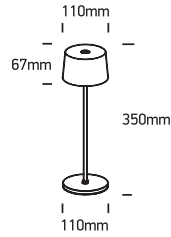

INSTALLATION MANUAL

61082A

ecolight

3,3W | IP65 | Touch switch | Die cast

Rechargeable USB socket.
2x2200mAh lithium battery.

80
CRI

A

Touch Switch & Memory of Brightness