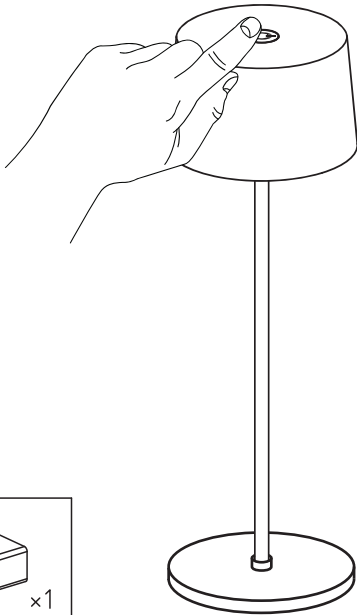

INSTALLATION MANUAL

61082A

ecolight

3,3W | IP65 | Touch switch | Die cast

Rechargeable USB socket.
2x2200mAh lithium battery.

80
CRI

A

Touch Switch & Memory of Brightness