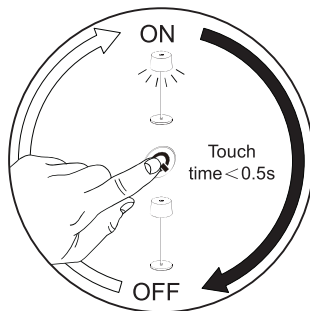

INSTALLATION MANUAL

61082A

ecolight

3,3W | IP65 | Touch switch | Die cast

Rechargeable USB socket.
2x2200mAh lithium battery.

80
CRI

A

Touch Switch & Memory of Brightness

Touch Stepless Dimmer

100% → 0% **9Hrs**
(100% light intensity)

MEMORY OF BRIGHTNESS.
Every time switch on the lamp,
the lighting brightness is the
same as the previous setting.

With the device on at 100%
light intensity, the cordless
operating autonomy is 9Hrs.