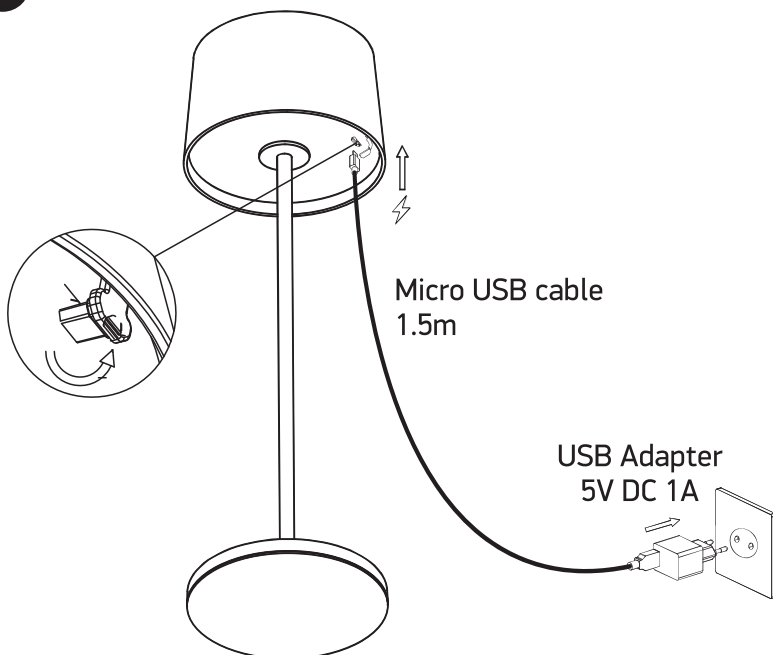

100% → 0% **9Hrs**
(100% light intensity)

MEMORY OF BRIGHTNESS.
Every time switch on the lamp,
the lighting brightness is the
same as the previous setting.

With the device on at 100%
light intensity, the cordless
operating autonomy is 9Hrs.

x1

x1

B