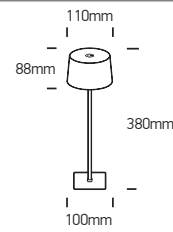

# INSTALLATION MANUAL

61082/.../RGBW

3,5W | IP54 | SMD LED | Touch switch | Dimmable | Aluminium + Steel

Rechargeable USB socket.  
1x5200mAh lithium battery.

80 CRI

**A**

**Touch Switch & Memory of Brightness**