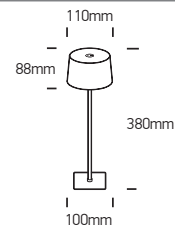

INSTALLATION MANUAL

61082

3,5W | IP54 | SMD LED | Touch switch | Dimmable | Aluminium + Steel

Rechargeable USB socket.
1x5200mAh lithium battery.

80
CRI

A

Touch Switch & Memory of Brightness

Touch Stepless Dimmer