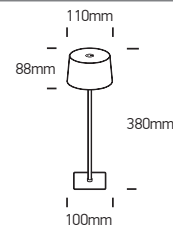

INSTALLATION MANUAL

61082/.../RGBW

3,5W | IP54 | SMD LED | Touch switch | Dimmable | Aluminium + Steel

Rechargeable USB socket.
1x5200mAh lithium battery.

80 CRI

A

Touch Switch & Memory of Brightness

ON
OFF
Touch time < 0.5s