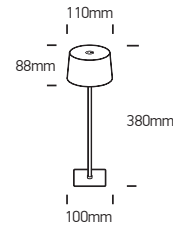

INSTALLATION MANUAL

61082

3,5W | IP54 | SMD LED | Touch switch | Dimmable | Aluminium + Steel

Rechargeable USB socket.
1x5200mAh lithium battery.

80
CRI

A

Touch Switch & Memory of Brightness

Touch Stepless Dimmer